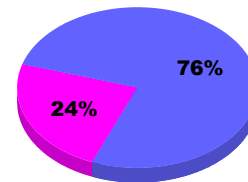

Gender Comparison 2011-2012

Jul/Aug/Sep

Legend: Male (Blue), Female (Magenta)